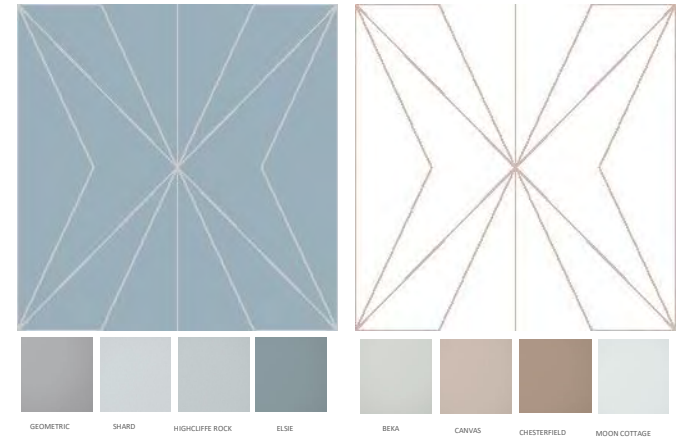

PAPER 107588 Harmony Deep Sky, 107589 Harmony White Rose Gold,
107586 Harmony Grey, 107585 Harmony Blush

LEFT / PAPER 107587 Harmony Navy

GLASS HEART OH CRUMBS TROUBLE LIDNESS